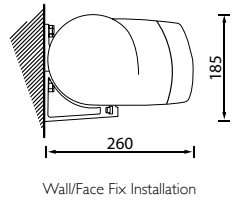

ARMONY PLUS FULL CASSETTE AWNING

GLOBAL AWNING ACCESSORIES

BAT
awning the italian way

WWW.GLOBALAWNINGS.COM.AU

FEATURES

- Full Cassette Awning offering fabric protection and smooth closing.
- 78mm Galvanised Steel Roller Tube.
- 11:1 Gear-Box is fitted as standard – motorisation is available as an optional extra.
- A PVC Hood is another available option.
- Pitch Adjustment from 5 degrees to 40 degrees which is set at installation
- Arm sizes from 1600mm to 3600mm
- Width from 2020mm to 7000mm

Projection (Arm Size mm)	Minimum Width
1600	2080
1850	2330
2100	2580
2350	2830
2600	3080
2850	3330
3100	3580
3600	4080

Wind Class 2 (European) /
Beaufort Force 5 (Australian)
Maximum wind speed of 37kms