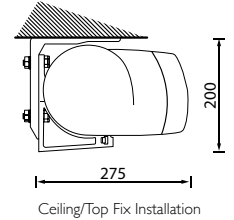

ARMONY PLUS FULL CASSETTE AWNING

GLOBAL AWNING ACCESSORIES

BAT
awning the italian way

WWW.GLOBALAWNINGS.COM.AU

FEATURES

- Full Cassette Awning offering fabric protection and smooth closing.
- 78mm Galvanised Steel Roller Tube.
- 11:1 Gear-Box is fitted as standard – motorisation is available as an optional extra.
- A PVC Hood is another available option.
- Pitch Adjustment from 5 degrees to 40 degrees which is set at installation
- Arm sizes from 1600mm to 3600mm
- Width from 2020mm to 7000mm

Projection (Arm Size mm)	Minimum Width
1600	2080
1850	2330
2100	2580
2350	2830
2600	3080
2850	3330
3100	3580
3600	4080

Wind Class 2 (European) /
Beaufort Force 5 (Australian)
Maximum wind speed of 37kms