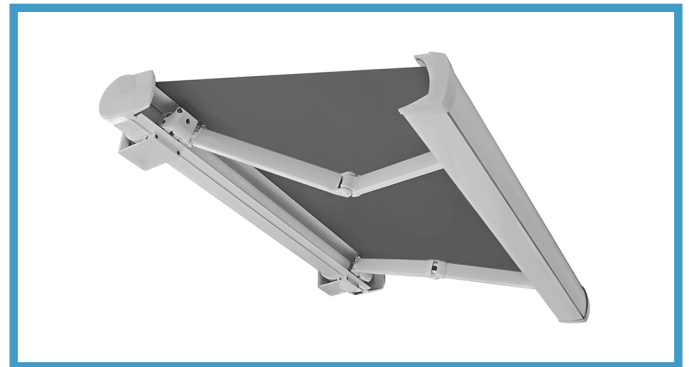

ARMONY PLUS FULL CASSETTE AWNING

GLOBAL AWNING ACCESSORIES

BAT
awning the italian way

WWW.GLOBALAWNINGS.COM.AU

FEATURES

- Full Cassette Awning offering fabric protection and smooth closing.
- 78mm Galvanised Steel Roller Tube.
- 11:1 Gear-Box is fitted as standard – motorisation is available as an optional extra.
- A PVC Hood is another available option.
- Pitch Adjustment from 5 degrees to 40 degrees which is set at installation
- Arm sizes from 1600mm to 3600mm
- Width from 2020mm to 7000mm

Projection (Arm Size mm)	Minimum Width
1600	2080
1850	2330
2100	2580
2350	2830
2600	3080
2850	3330
3100	3580
3600	4080

Wind Class 2 (European) /
Beaufort Force 5 (Australian)
Maximum wind speed of 37kms