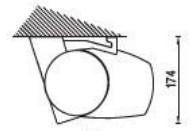

Ceiling/Top Fix Installation