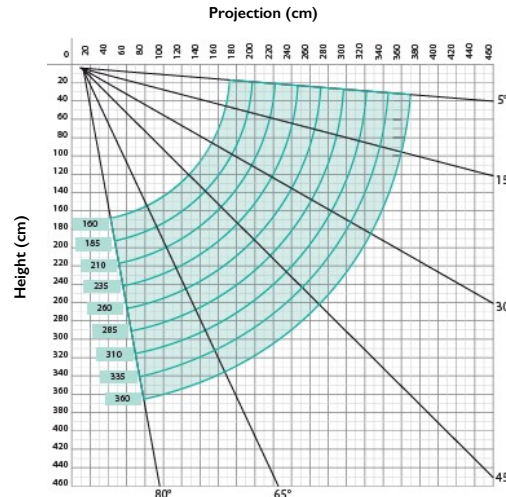

FEATURES

- Full Cassette Awning offering ultimate protection of the awning, components and fabric
- 70mm Galvanised Steel Roller Tube
- Can be motorised or manual operated
- Arm sizes from 1600mm to 3600mm
- Awning width from 1920mm to 6000mm
- Maximum awning size 5m x 3.6m, or 6m x 3.1m
- Pitch adjustment from 5 to 80 degrees is possible with Wall mounting
- Pitch adjustment from 15 to 85 degrees is possible with Ceiling mounting
- The Pitch of the awning is set at installation
- The Domina MUST be end fixed – no intermediate fixing is available

Projection (Arm Size mm)	Minimum Width
1600	1920
1850	2170
2100	2420
2350	2670
2600	2920
3100	3420
3600	3920