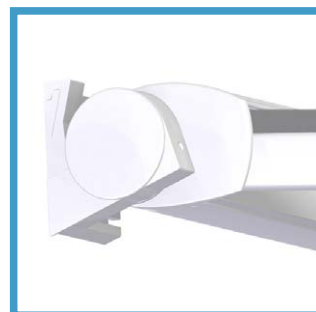

# DOMINA FULL CASSETTE AWNING

GLOBAL AWNING ACCESSORIES

**GLOBAL AWNING**  
ACCESSORIES

**BAT**  
awning the italian way

# FEATURES

- Full Cassette Awning offering ultimate protection of the awning, components and fabric
- 70mm Galvanised Steel Roller Tube
- Can be motorised or manual operated
- Arm sizes from 1600mm to 3600mm
- Awning width from 1920mm to 6000mm
- Maximum awning size 5m x 3.6m, or 6m x 3.1m
- Pitch adjustment from 5 to 80 degrees is possible with Wall mounting
- Pitch adjustment from 15 to 85 degrees is possible with Ceiling mounting
- The Pitch of the awning is set at installation
- The Domina MUST be end fixed – no intermediate fixing is available

Wall/Face Fix Installation

Wall/Face Fix Installation to 80 Degrees

Ceiling/Top Fix Installation

Ceiling/Top Fix Installation to 85 Degrees

Wind Class 1 (European) /  
Beaufort Force 4 (Australian)  
Maximum wind speed of 27kms