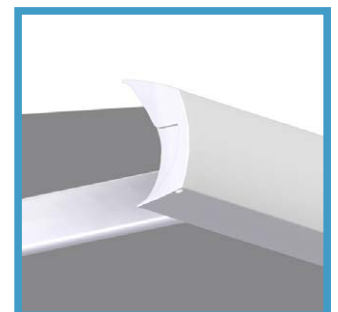

# FEATURES

- Full Cassette Awning offering ultimate protection of the awning, components and fabric
- 70mm Galvanised Steel Roller Tube
- Can be motorised or manual operated
- Arm sizes from 1600mm to 3600mm
- Awning width from 1920mm to 6000mm
- Maximum awning size 5m x 3.6m, or 6m x 3.1m
- Pitch adjustment from 5 to 80 degrees is possible with Wall mounting
- Pitch adjustment from 15 to 85 degrees is possible with Ceiling mounting
- The Pitch of the awning is set at installation
- The Domina MUST be end fixed – no intermediate fixing is available

Wall/Face Fix Installation

Wall/Face Fix Installation to 80 Degrees

Ceiling/Top Fix Installation

Ceiling/Top Fix Installation to 85 Degrees

Wind Class 1 (European) /  
Beaufort Force 4 (Australian)  
Maximum wind speed of 27kms