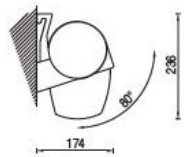

Wall/Face Fix Installation to 80 Degrees