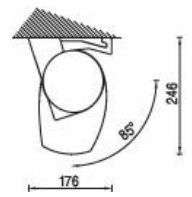

# FEATURES

- Full Cassette Awning offering ultimate protection of the awning, components and fabric
- 70mm Galvanised Steel Roller Tube
- Can be motorised or manual operated
- Arm sizes from 1600mm to 3600mm
- Awning width from 1920mm to 6000mm
- Maximum awning size 5m x 3.6m, or 6m x 3.1m
- Pitch adjustment from 5 to 80 degrees is possible with Wall mounting
- Pitch adjustment from 15 to 85 degrees is possible with Ceiling mounting
- The Pitch of the awning is set at installation
- The Domina MUST be end fixed – no intermediate fixing is available

| Projection (Arm Size mm) | Minimum Width |
|--------------------------|---------------|
| 1600                     | 1920          |
| 1850                     | 2170          |
| 2100                     | 2420          |
| 2350                     | 2670          |
| 2600                     | 2920          |
| 3100                     | 3420          |
| 3600                     | 3920          |

Wall/Face Fix Installation

Wall/Face Fix Installation to 80 Degrees

Ceiling/Top Fix Installation

Ceiling/Top Fix Installation to 85 Degrees

Wind Class 1 (European) /  
Beaufort Force 4 (Australian)  
Maximum wind speed of 27kms