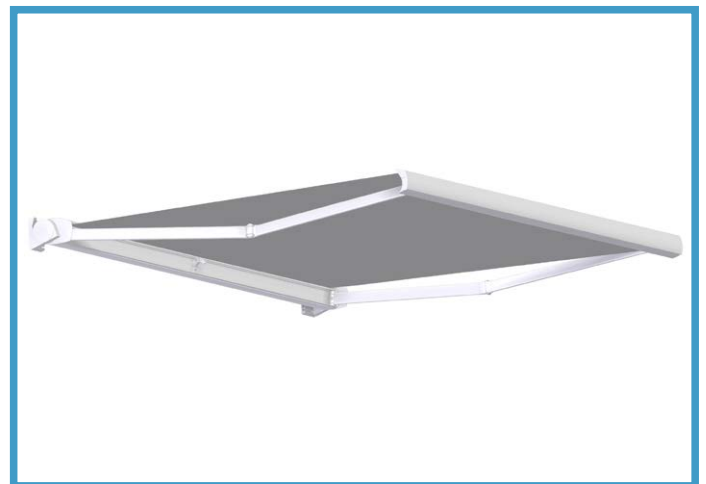

# FEATURES

- Full Cassette Awning offering ultimate protection of the awning, components and fabric
- 70mm Galvanised Steel Roller Tube
- Can be motorised or manual operated
- Arm sizes from 1600mm to 3600mm
- Awning width from 1920mm to 6000mm
- Maximum awning size 5m x 3.6m, or 6m x 3.1m
- Pitch adjustment from 5 to 80 degrees is possible with Wall mounting
- Pitch adjustment from 15 to 85 degrees is possible with Ceiling mounting
- The Pitch of the awning is set at installation
- The Domina MUST be end fixed – no intermediate fixing is available

Wall/Face Fix Installation

Wall/Face Fix Installation to 80 Degrees

Ceiling/Top Fix Installation

Ceiling/Top Fix Installation to 85 Degrees

Wind Class 1 (European) /  
Beaufort Force 4 (Australian)  
Maximum wind speed of 27kms