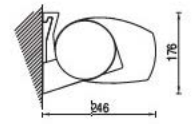

# FEATURES

- Full Cassette Awning offering ultimate protection of the awning, components and fabric
- 70mm Galvanised Steel Roller Tube
- Can be motorised or manual operated
- Arm sizes from 1600mm to 3600mm
- Awning width from 1920mm to 6000mm
- Maximum awning size 5m x 3.6m, or 6m x 3.1m
- Pitch adjustment from 5 to 80 degrees is possible with Wall mounting
- Pitch adjustment from 15 to 85 degrees is possible with Ceiling mounting
- The Pitch of the awning is set at installation
- The Domina MUST be end fixed – no intermediate fixing is available

| Projection (Arm Size mm) | Minimum Width |
|--------------------------|---------------|
| 1600                     | 1920          |
| 1850                     | 2170          |
| 2100                     | 2420          |
| 2350                     | 2670          |
| 2600                     | 2920          |
| 3100                     | 3420          |
| 3600                     | 3920          |